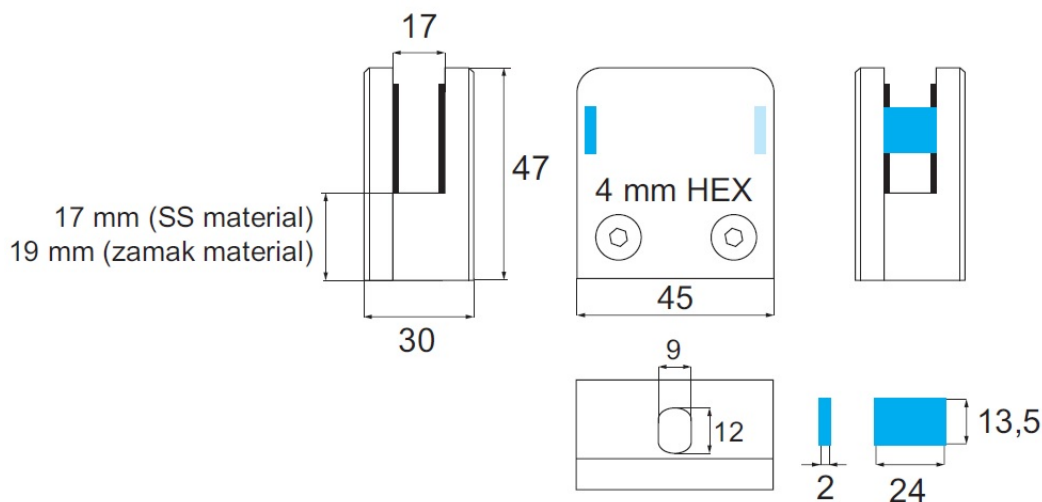

PRODUCT SHEET

Description:

Glass Clamp "Square" W/Bottom Plate, Flat,SS316-Brushed, 45x47x30mm, 6,76-12,76mm Glass Thickness, No Safety Pin & No, Cushions

Item number:

22.10.320-0

Units	Box	Carton	HS Code	Barcode
Pcs.	50	100	8302419000	 5704866083775

SISO A/S

Mileparken 11
DK-2740 Skovlunde
Denmark
VAT: DK 24786013

Phone +45 45 830 900

www.siso.dk
siso@siso.dk

Danske Bank
Nytorv Branch
Copenhagen
SWIFT: DABADKKK

Account no.
4180 3112 112936
IBAN Account
DK7230003112112936